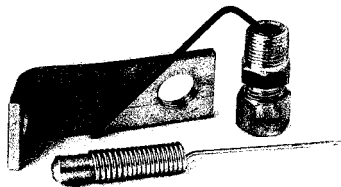

Part No.	Description	Racer Net
KMBTKT	Briggs Throttle Kit	$ 7.95