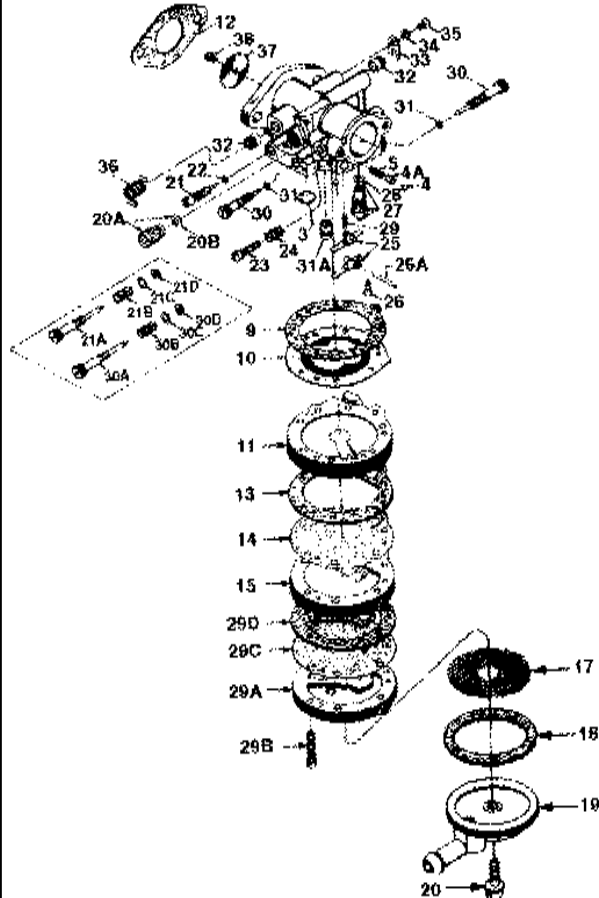

CARBURETORS

ORDER TOLL FREE!

1-800-676-6636

TILLOTSON RACING CARBURETOR PARTS

Ref No.	Part No.	Description	Racer Net
3	T179-55	Body channel welch plug	\$.54
	T179-63	(355) body channel welch plug	.54
9	T16B-217	Diaphragm gasket	.42
10	T237-600	Diaphragm	3.95
11	T91A-303	Diaphragm cover	4.26
12	TCHL	Flange gasket	.30
13	T16B-252	Fuel pump gasket	.42
14	T237-154	Fuel pump diaphragm	1.89
15	T198-305	Fuel pump body	7.80
17	T95-174	Fuel strainer screen	.66
18	T16B-205	Fuel strainer cover gasket	.42
19	T91B-245	Fuel stainer cover	2.16
20	T15B-313	Fuel strainer cover ret. screw	.49
21A	T43-967	low speed mixture screw	3.98
21B	T24B-449	Idle mixture screw spring	.43
21C	T78A-256	Idle mixture screw washer	.54
21D	T44-270	Idle mixture screw packing	.57
23	T15B-297	Idle speed screw	.49
24	T24B-131	Idle speed screw spring	.35
25	T155A-23	Inlet control lever non captivated	.56
	T155A-27	Inlet control lever captivated (355)	.57
26A	T32-79	Inlet control lever pin	.43
26	T15B-329	Inlet control lever screw	.49
27	T233-699	Inlet needle & seat	4.92
	T233-665	Inlet needle & seat captivated (355)	4.41
	TGJT .084	Gas ball check valve (Gross Jet)	7.95
	TGJT .099	Alky ball check valve (Gross Jet)	7.95
	TGJT .114	Alky ball check valve (Gross Jet)	7.95
	TGJT .130	Alky ball check valve (Gross Jet)	7.95
28	T16B-199	Inlet seat gasket	.42
29	T24B-323	Inlet spring	.52
29A	T67-38	Inlet valve body	4.11
29B	T15B-343	Inlet valve body screw (6)	.78
29C	T237-155	Inlet valve diaphragm	1.88
29D	T16B-253	Inlet valve gasket	.42
30A	T43-988	High speed mixture screw	3.53
	T43-967	High speed mixture screw (314-368)	3.98
30B	T24B-449	High speed mixture screw spring	.43
	T24B-247	High speed mixtre. scrw. sprg. (355)	.43
30C	T78A-256	High speed mixture screw washer	.54
	T78A-266	High speed mixtre scrw. wash. (355)	.54
30D	T44-270	High speed mixture screw packing	.57
	T442-77	High spd. mixtr. scrw. packing (355)	.57
A4	T13-1592	Throttle shaft & lever	6.13
	T29-218	Throttle shaft clip	.60
33	T15C-18	Throttle shaft clip ret. screw	.49
35	T24B-328	Throttle shaft return spring	.42
36	T14-407	Throttle shaft butterfly	.60
37	T14-A2	(355)Throttle shaft butterfly	.94
	T15C-29	Throttle shaft butterfly screw	2.00
	TDG-5HL	Gasket & diaphragm kit only (gas)	5.95
38	TRK104HL	Repair kit includes: Gaskets. Diaphragm, needle & seat, inlet arm & welsh plug (ALKY)	10.95
	TDG-4HL	Gasket & diaphragm kit only (ALKY)	5.95