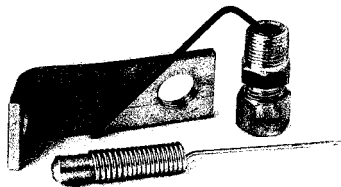

## TILLOTSON RACING CARBURETOR PARTS

Ref No.	Part No.	Description	Racer Net
3	T179-55	Body channel welch plug	\$.54
	T179-63	(355) body channel welch plug	.54
9	T16B-217	Diaphragm gasket	.42
10	T237-600	Diaphragm	3.95
11	T91A-303	Diaphragm cover	4.26
12	TCHL	Flange gasket	.30
13	T16B-252	Fuel pump gasket	.42
14	T237-154	Fuel pump diaphragm	1.89
15	T198-305	Fuel pump body	7.80
17	T95-174	Fuel strainer screen	.66
18	T16B-205	Fuel strainer cover gasket	.42
19	T91B-245	Fuel stainer cover	2.16
20	T15B-313	Fuel strainer cover ret. screw	.49
21A	T43-967	low speed mixture screw	3.98
21B	T24B-449	Idle mixture screw spring	.43
21C	T78A-256	Idle mixture screw washer	.54
21D	T44-270	Idle mixture screw packing	.57
23	T15B-297	Idle speed screw	.49
24	T24B-131	Idle speed screw spring	.35
25	T155A-23	Inlet control lever non captivated	.56
	T155A-27	Inlet control lever captivated (355)	.57
26A	T32-79	Inlet control lever pin	.43
26	T15B-329	Inlet control lever screw	.49
27	T233-699	Inlet needle & seat	4.92
	T233-665	Inlet needle & seat captivated (355)	4.41
	TGJT .084	Gas ball check valve (Gross Jet)	7.95
	TGJT .099	Alky ball check valve (Gross Jet)	7.95
	TGJT .114	Alky ball check valve (Gross Jet)	7.95
	TGJT .130	Alky ball check valve (Gross Jet)	7.95
28	T16B-199	Inlet seat gasket	.42
29	T24B-323	Inlet spring	.52
29A	T67-38	Inlet valve body	4.11
29B	T15B-343	Inlet valve body screw (6)	.78
29C	T237-155	Inlet valve diaphragm	1.88
29D	T16B-253	Inlet valve gasket	.42
30A	T43-988	High speed mixture screw	3.53
	T43-967	High speed mixture screw (314-368)	3.98
30B	T24B-449	High speed mixture screw spring	.43
	T24B-247	High speed mixtre. scrw. sprg. (355)	.43
30C	T78A-256	High speed mixture screw washer	.54
	T78A-266	High speed mixtre scrw. wash. (355)	.54
30D	T44-270	High speed mixture screw packing	.57
	T442-77	High spd. mixtr. scrw. packing (355)	.57
A4	T13-1592	Throttle shaft & lever	6.13
	T29-218	Throttle shaft clip	.60
33	T15C-18	Throttle shaft clip ret. screw	.49
35	T24B-328	Throttle shaft return spring	.42
36	T14-407	Throttle shaft butterfly	.60
37	T14-A2	(355)Throttle shaft butterfly	.94
	T15C-29	Throttle shaft butterfly screw	2.00
	TDG-5HL	Gasket & diaphragm kit only (gas)	6.50
38	TRK104HL	Repair kit includes: Gaskets. Diaphragm, needle & seat, inlet arm & welsh plug (ALKY)	10.95
	TDG-4HL	Gasket & diaphragm kit only (ALKY)	5.95