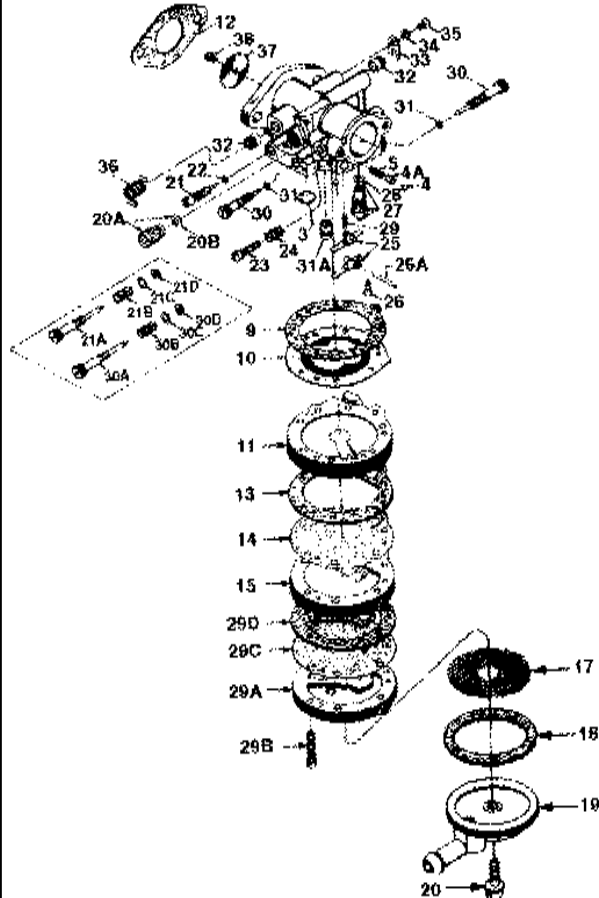

CARBURETORS

ORDER TOLL FREE!

1-800-676-6636

TILLOTSON RACING CARBURETOR PARTS

Ref No.	Part No.	Description	Racer Net
3	T179-55	Body channel welch plug	$.54
	T179-63	(355) body channel welch plug	.54
9	T16B-217	Diaphragm gasket	.42
10	T237-600	Diaphragm	3.95
11	T91A-303	Diaphragm cover	4.26
12	TCHL	Flange gasket	.30
13	T16B-252	Fuel pump gasket	.42
14	T237-154	Fuel pump diaphragm	1.89
15	T198-305	Fuel pump body	7.80
17	T95-174	Fuel strainer screen	.66
18	T16B-205	Fuel strainer cover gasket	.42
19	T91B-245	Fuel stainer cover	2.16
20	T15B-313	Fuel strainer cover ret. screw	.49
21A	T43-967	low speed mixture screw	3.98
21B	T24B-449	Idle mixture screw spring	.43
21C	T78A-256	Idle mixture screw washer	.54
21D	T44-270	Idle mixture screw packing	.57
23	T15B-297	Idle speed screw	.49
24	T24B-131	Idle speed screw spring	.35
25	T155A-23	Inlet control lever non captivated	.56
	T155A-27	Inlet control lever captivated (355)	.57
26A	T32-79	Inlet control lever pin	.43
26	T15B-329	Inlet control lever screw	.49
27	T233-699	Inlet needle & seat	4.92
	T233-665	Inlet needle & seat captivated (355)	4.41
	TGJT .084	Gas ball check valve (Gross Jet)	7.95
	TGJT .099	Alky ball check valve (Gross Jet)	7.95
	TGJT .114	Alky ball check valve (Gross Jet)	7.95
	TGJT .130	Alky ball check valve (Gross Jet)	7.95
28	T16B-199	Inlet seat gasket	.42
29	T24B-323	Inlet spring	.52
29A	T67-38	Inlet valve body	4.11
29B	T15B-343	Inlet valve body screw (6)	.78
29C	T237-155	Inlet valve diaphragm	1.88
29D	T16B-253	Inlet valve gasket	.42
30A	T43-988	High speed mixture screw	3.53
	T43-967	High speed mixture screw (314-368)	3.98
30B	T24B-449	High speed mixture screw spring	.43
	T24B-247	High speed mixtre. scrw. sprg. (355)	.43
30C	T78A-256	High speed mixture screw washer	.54
	T78A-266	High speed mixtre scrw. wash. (355)	.54
30D	T44-270	High speed mixture screw packing	.57
	T442-77	High spd. mixtr. scrw. packing (355)	.57
A4	T13-1592	Throttle shaft & lever	6.13
	T29-218	Throttle shaft clip	.60
33	T15C-18	Throttle shaft clip ret. screw	.49
35	T24B-328	Throttle shaft return spring	.42
36	T14-407	Throttle shaft butterfly	.60
37	T14-A2	(355)Throttle shaft butterfly	.94
	T15C-29	Throttle shaft butterfly screw	2.00
	TDG-5HL	Gasket & diaphragm kit only (gas)	5.95
38	TRK104HL	Repair kit includes: Gaskets. Diaphragm, needle & seat, inlet arm & welsh plug (ALKY)	10.95
	TDG-4HL	Gasket & diaphragm kit only (ALKY)	5.95

BRIGGS THROTTLE KIT (For Tillotson Carbs)

This new trick throttle kit allows for quick and easy application when you are using a Tillotson carb on your Briggs engine!