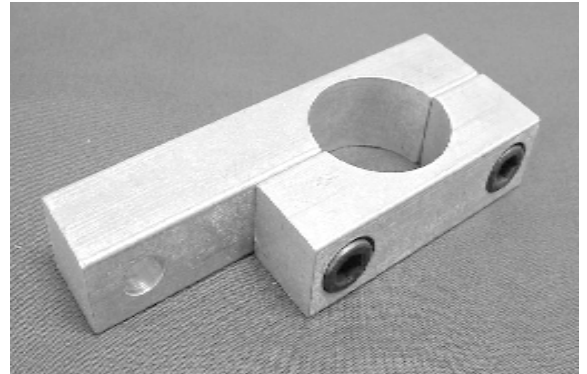

ACCESSORIES

To place an ORDER

1-513-539-9900

UNIVERSAL MOUNTING BRACKET WITH EXTENSION

Billet aluminum bracket for miscellaneous mounting applications.

Part No.	Description	Racer Net
KM230	3/4" mount	\$ 9.95
KM232	1 1/8" mount	9.95
KM233	1 1/4" mount	9.95
KM234	30 mm mount	11.95
KM235	32 mm mount	11.95

LEAD WEIGHTS

5 lb. lead weights with drilled holes

Part No.	Description	Racer Net
APLW	5 lbs. lead weight	\$ 12.95
APLWB	Bolt for weight	1.50

TRANSPONDER HOLDER

Part No.	Description	Racer Net
GMTHOLDER	GMAN Transponder holder	\$ 5.00

HEEL PADS

Part No.	Description	Racer Net
G4651	Heel pads (set of two)	\$ 3.95

ACCESSORIES

To place an ORDER
1-513-539-9900

RACE FLAG SET

This 7 piece racing flag set is professional size. Each flag is 24" x 24" bright nylon mounted on 3/4" dowell.

WHITE STICK ON BACKGROUNDS

Part No.	Description	Racer Net
DE100	9" x 7 1/4"	\$ 1.00

6" SELF STICK SLANTED NUMBERS

White & Black only- easy to read at a distance for accurate scoring.

Part No.	Description	Racer Net
RW1W	White #1	\$.50
RW2W	White #2	.50
RW3W	White #3	.50
RW4W	White #4	.50
RW5W	White #5	.50
RW6W	White #6	.50
RW7W	White #7	.50
RW8W	White #8	.50
RW9W	White #9	.50
RW0W	White #0	.50